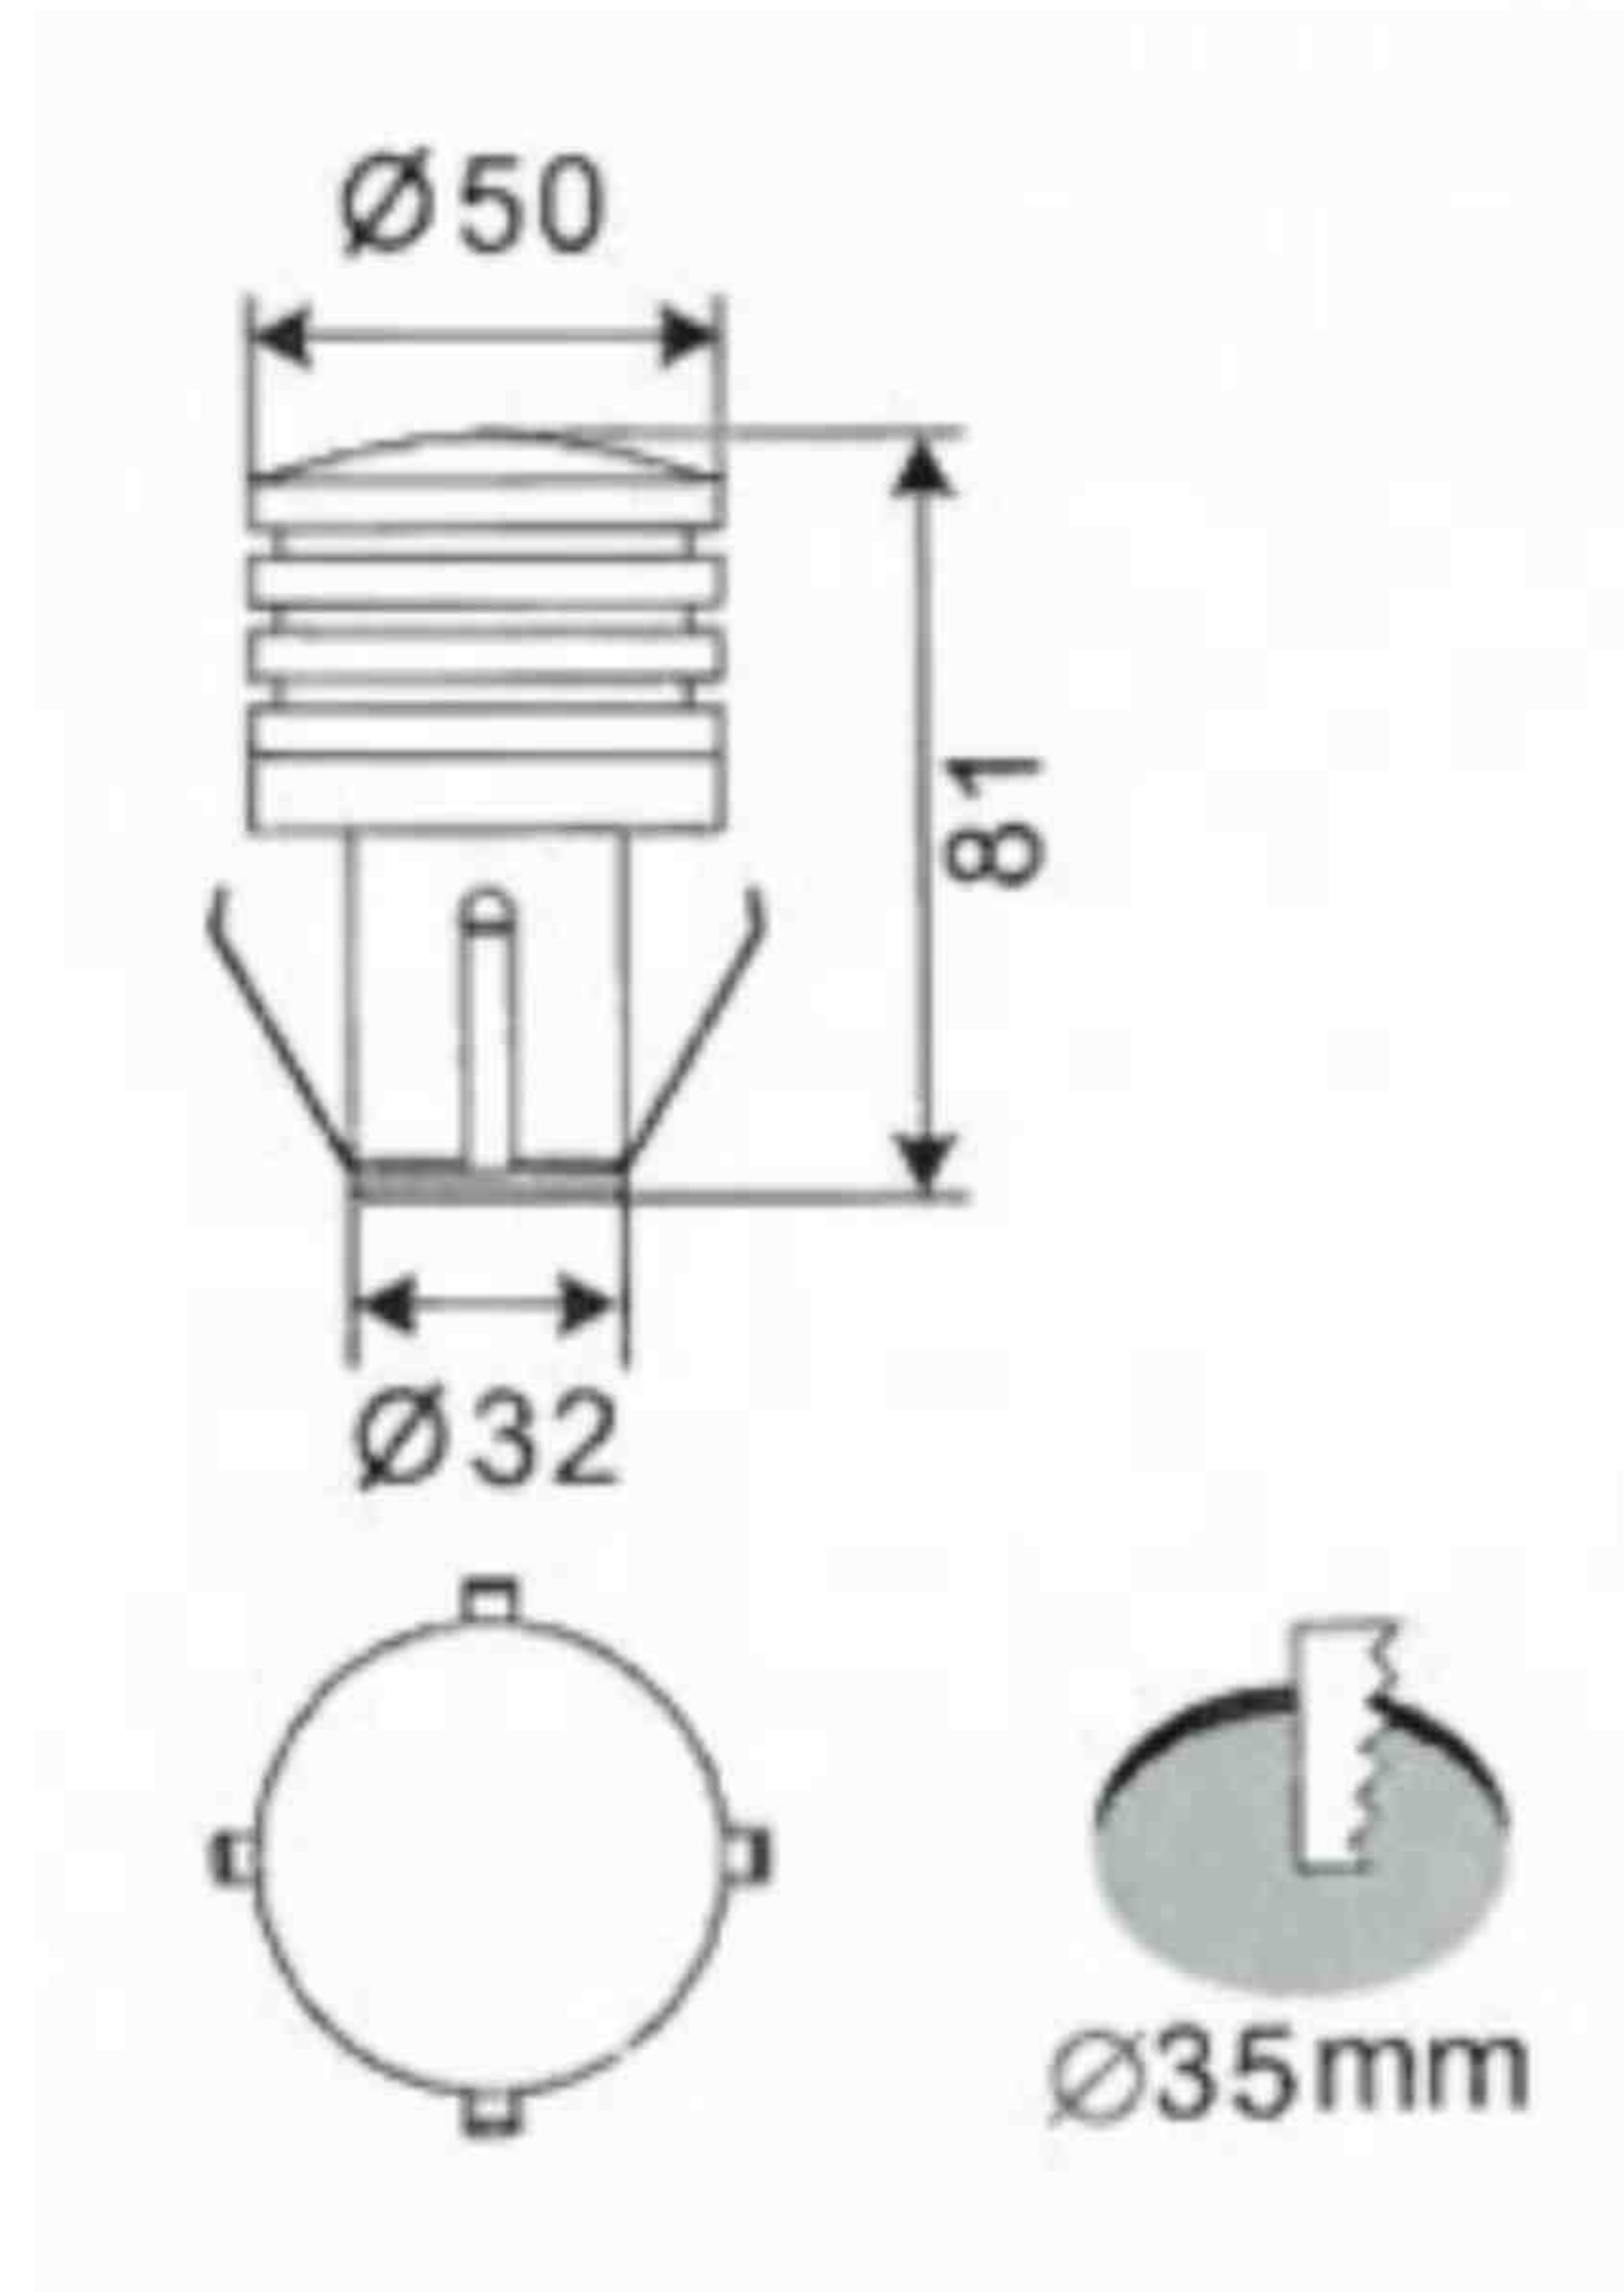

# LED-1071B

Garden LED light

Material: Aluminum

Light source: 1 LED

Typ of LED: CREE M3

Luminous flux: 46 Lumen

IP Rating: IP-68

Size (mm): 81 x 50

Model	Power (W)	Voltage	Packing Details (mm)	Volume (m <sup>3</sup> )
LED-1071B	1	230 V / 50 Hz	320 x 320 x 250 (25 pcs)	0.026